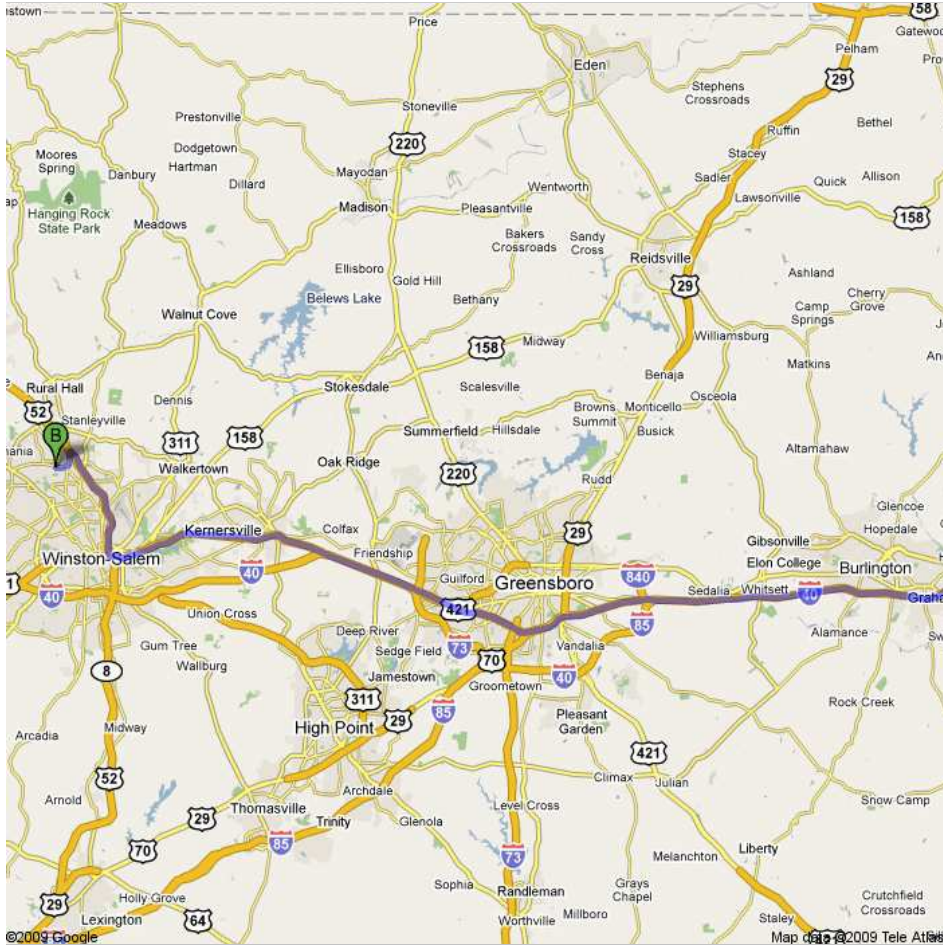

Directions to Shattalon Dr

64.9 mi – about 1 hour 11 mins

Directions to Sara Lee Park Fields 1-3 - Winston-Salem, NC

Complex entrance will be on your RIGHT past the main Sara Lee entrance

- 11. Turn **right** at **University Pkwy**
About 2 mins
- 12. Turn **right** at **Shattalon Dr**
Destination will be on the right
About 2 mins

go 0.8 mi
total 64.2 mi

go 0.7 mi
total 64.9 mi

Shattalon Dr

These directions are for planning purposes only. You may find that construction projects, traffic, weather, or other events may cause conditions to differ from the map results, and you should plan your route accordingly. You must obey all signs or notices regarding your route.

Map data ©2009 , Tele Atlas